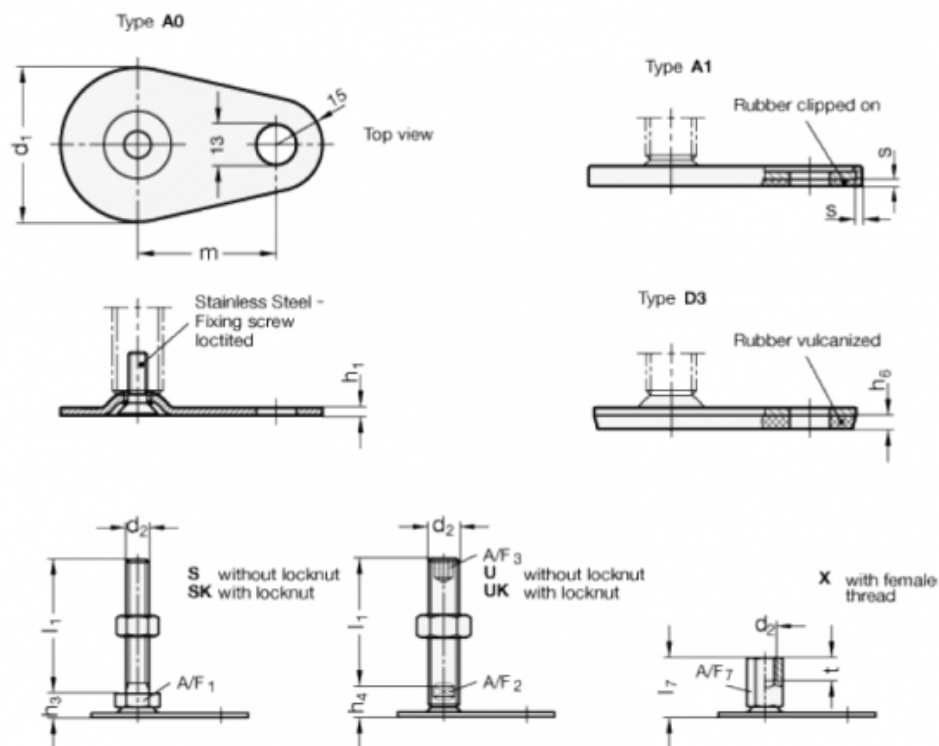

Data Sheet

Article number: 204280M16150D3UK

Description: E+G levelling foot
GN 42-80-M16-150-D3-UK

Note: UK With nut, Hexagon socket at the top, Wrench flat at the bottom

Measures

A/F2 = 12	m = 70
A/F3 = 8	s =
d1 = 80	
d2 = M16	
h1 = 3	
h4 = 18	
h6 = 5	
l1 = 150	